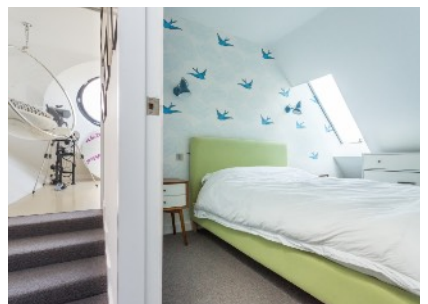

New Barn House (Sussex)

Ref: 003

T: 01273 831300 M: 07974 230595
E: info@thelocationstore.co.uk W: www.thelocationstore.co.uk