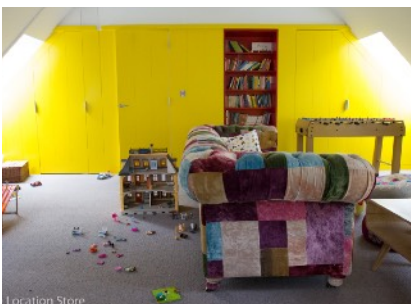

New Barn House (Sussex)

Ref: 003

T: 01273 831300 M: 07974 230595
E: info@thelocationstore.co.uk W: www.thelocationstore.co.uk