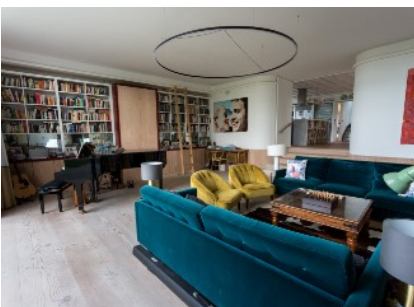

New Barn House (Sussex)

Ref: 003

T: 01273 831300 M: 07974 230595
E: info@thelocationstore.co.uk W: www.thelocationstore.co.uk