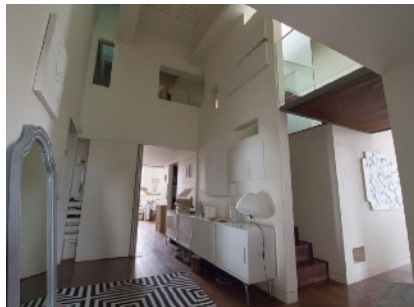

River View (London SW6)

Ref: 007

Fantastic 3 storey riverside penthouse apartment (London SW6)

- Open plan & double height living space with balcony & river views
- Large roof terrace with 360 degree views across London & the river
- 3 bedrooms
- Glass rooftop room
- Mezzanine levels