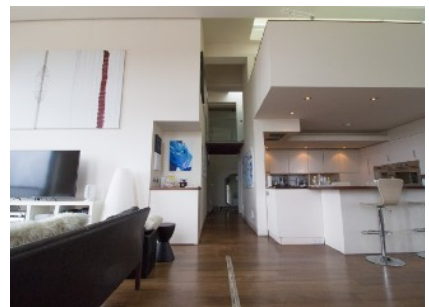

River View (London SW6)

Ref: 007

Fantastic 3 storey riverside penthouse apartment (London SW6)

- Open plan & double height living space with balcony & river views
- Large roof terrace with 360 degree views across London & the river
- 3 bedrooms
- Glass rooftop room
- Mezzanine levels