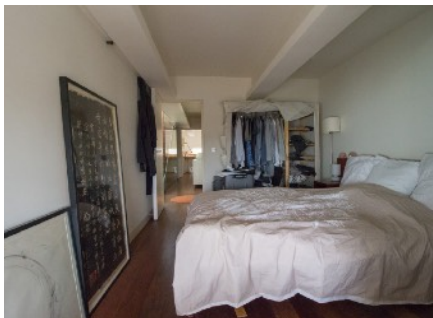

River View (London SW6)

Ref: 007