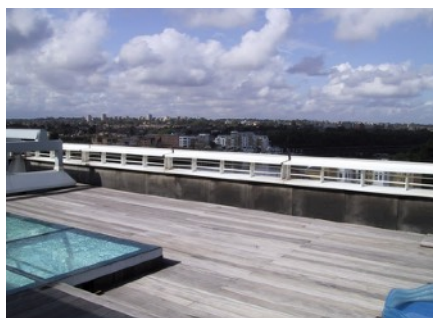

River View (London SW6)

Ref: 007