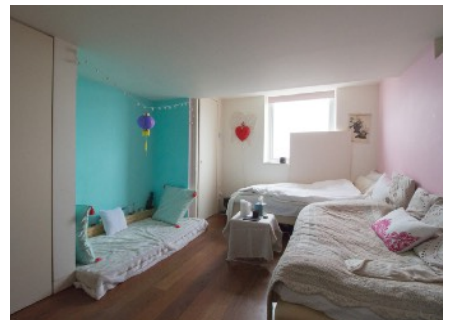

River View (London SW6)

Ref: 007