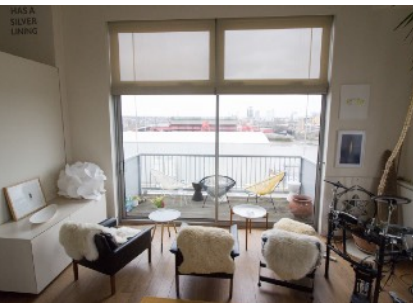

River View (London SW6)

Ref: 007

T: 01273 831300 M: 07974 230595
E: info@thelocationstore.co.uk W: www.thelocationstore.co.uk