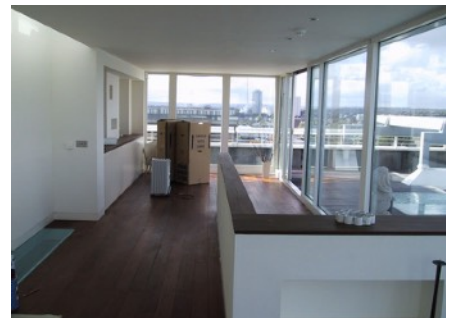

River View (London SW6)

Ref: 007