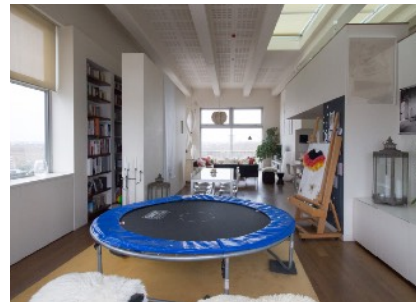

River View (London SW6)

Ref: 007

T: 01273 831300 M: 07974 230595
E: info@thelocationstore.co.uk W: www.thelocationstore.co.uk