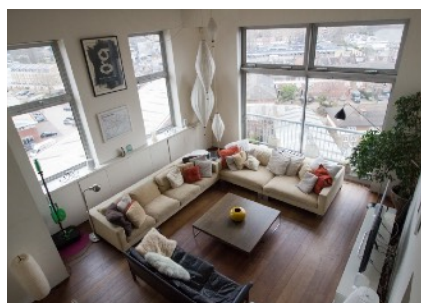

River View (London SW6)

Ref: 007

T: 01273 831300 M: 07974 230595
E: info@thelocationstore.co.uk W: www.thelocationstore.co.uk