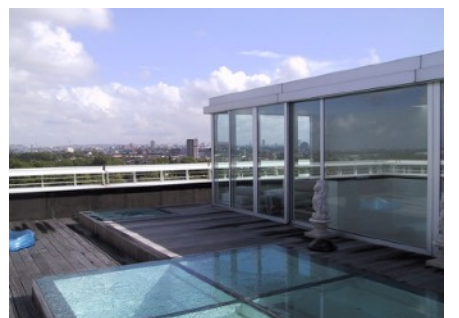

River View (London SW6)

Ref: 007