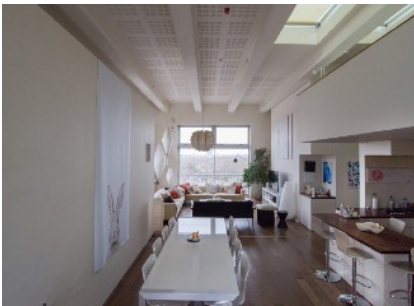

River View (London SW6)

Ref: 007

Fantastic 3 storey riverside penthouse apartment (London SW6)

- Open plan & double height living space with balcony & river views
- Large roof terrace with 360 degree views across London & the river
- 3 bedrooms
- Glass rooftop room
- Mezzanine levels