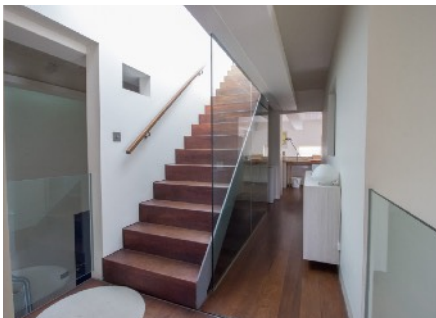

River View (London SW6)

Ref: 007