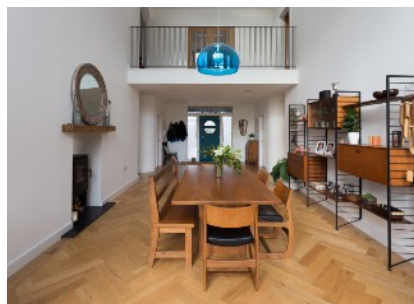

Downs View (Sussex)

Ref: 002

Stunning contemporary family home with galleried dining hall (Sussex BN6)

- Beautiful kitchen with stylish geometric tiling
- Galleried dining hall
- 4 large bedrooms
- Lots of natural light
- Large garden with woods & fantastic views of the South Downs