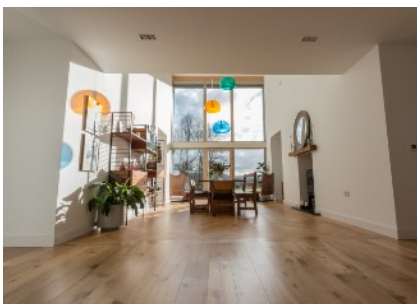

Downs View (Sussex)

Ref: 002

Stunning contemporary family home with galleried dining hall (Sussex BN6)

- Beautiful kitchen with stylish geometric tiling
- Galleried dining hall
- 4 large bedrooms
- Lots of natural light
- Large garden with woods & fantastic views of the South Downs