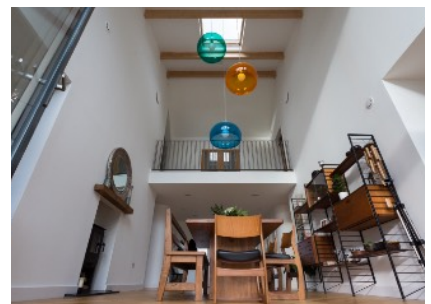

Downs View (Sussex)

Ref: 002

Stunning contemporary family home with galleried dining hall (Sussex BN6)

- Beautiful kitchen with stylish geometric tiling
- Galleried dining hall
- 4 large bedrooms
- Lots of natural light
- Large garden with woods & fantastic views of the South Downs