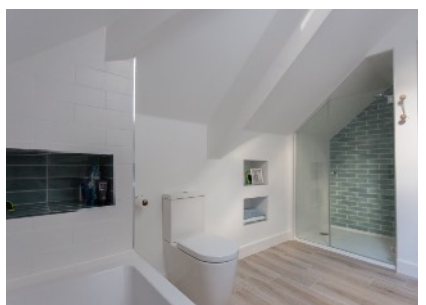

Downs View (Sussex)

Ref: 002

T: 01273 831300 M: 07974 230595
E: info@thelocationstore.co.uk W: www.thelocationstore.co.uk