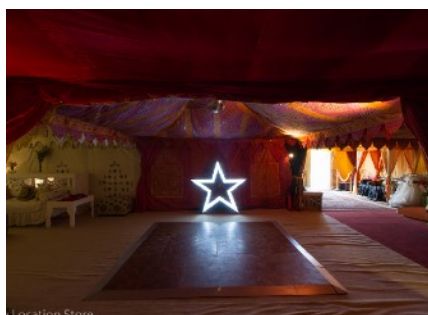

The Lake House (Sussex)

Ref: 011