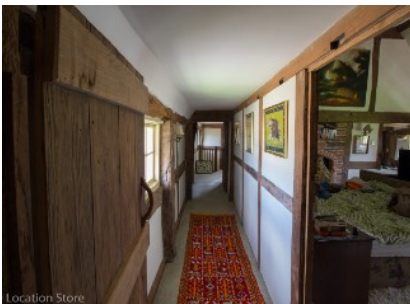

The lake House (Sussex)

Ref: 011

T: 01273 831300 M: 07974 230595
E: info@thelocationstore.co.uk W: www.thelocationstore.co.uk