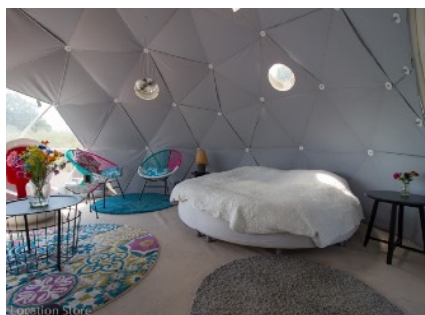

The Lake House (Sussex)

Ref:011