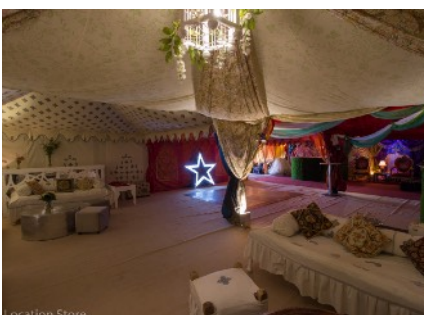

The Lake House (Sussex)

Ref: 011