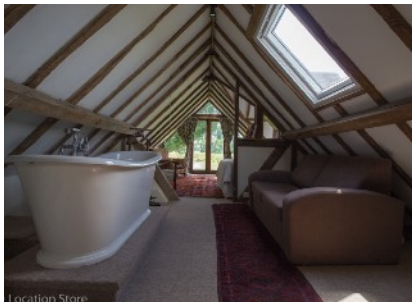

The Lake House (Sussex)

Ref: 011