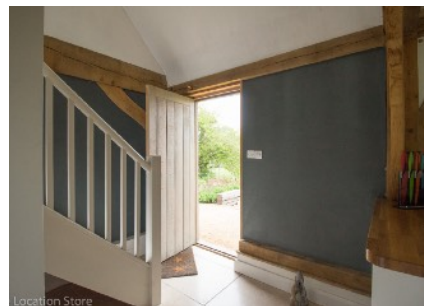

Wolstonbury Barn (Sussex BN6)

Ref: 022

T: 01273 831300 M: 07974 230595
E: info@thelocationstore.co.uk W: www.thelocationstore.co.uk