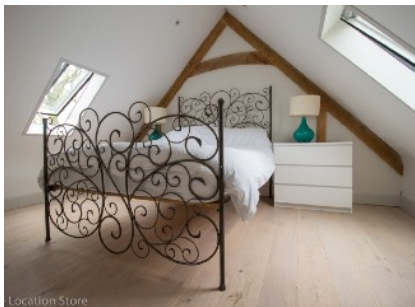

Wolstonbury Barn (Sussex BN6)

Ref: 022

T: 01273 831300 M: 07974 230595
E: info@thelocationstore.co.uk W: www.thelocationstore.co.uk