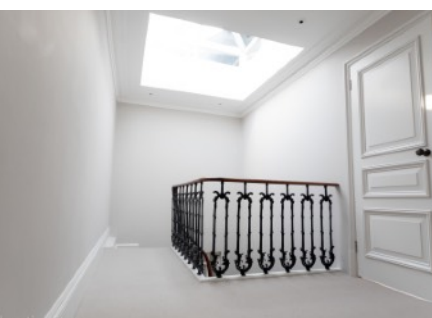

Skylark House (London SW18)

Ref: 027