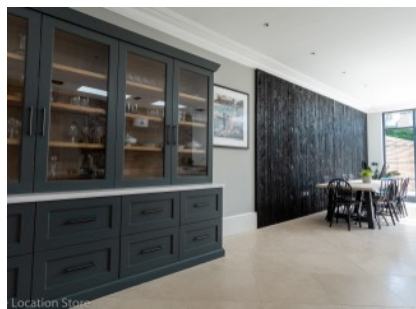

Skylark House (London SW18)

Ref: 027

Wonderfully adaptable & quirky London house (London SW18)

- Family home over four floors
- Abundance of beautiful period features
- Eclectic mix of design & styles incl Industrial, Romantic & Contemporary
- Fantastic shoot space