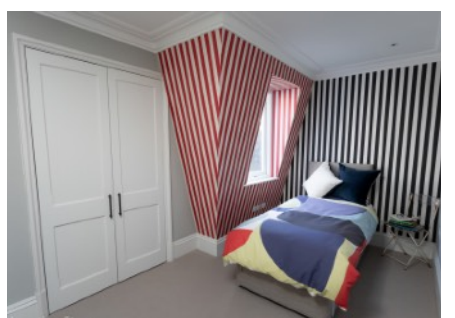

Skylark House (London SW18)

Ref: 027