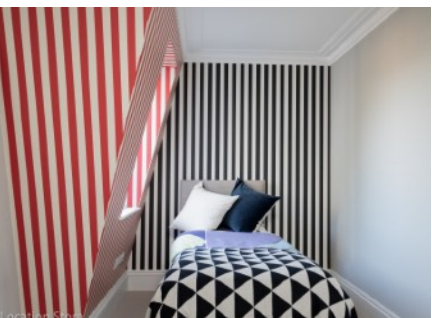

Skylark House (London SW18)

Ref: 027