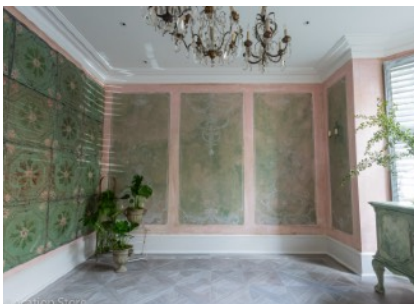

Skylark House (London SW18)

Ref: 027

T: 01273 831300 M: 07974 230595
E: info@thelocationstore.co.uk W: www.thelocationstore.co.uk