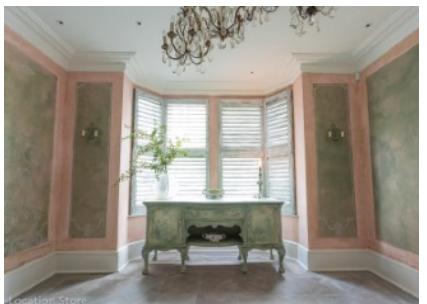

Skylark House (London SW18)

Ref: 027

T: 01273 831300 M: 07974 230595
E: info@thelocationstore.co.uk W: www.thelocationstore.co.uk