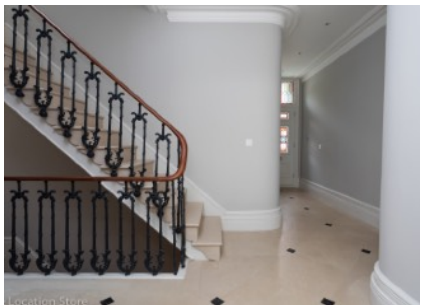

Skylark House (London SW18)

Ref: 027

T: 01273 831300 M: 07974 230595
E: info@thelocationstore.co.uk W: www.thelocationstore.co.uk