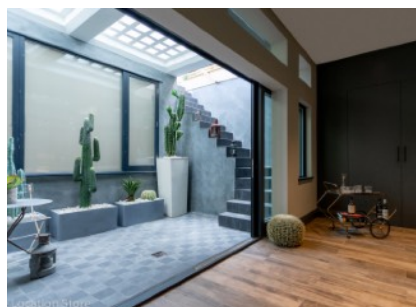

Skylark House (London SW18)

Ref: 027

Wonderfully adaptable & quirky London house (London SW18)

- Family home over four floors
- Abundance of beautiful period features
- Eclectic mix of design & styles incl Industrial, Romantic & Contemporary
- Fantastic shoot space