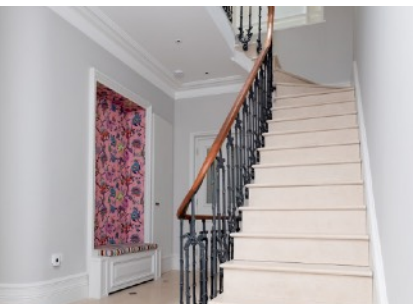

Skylark House (London SW18)

Ref: 027

T: 01273 831300 M: 07974 230595
E: info@thelocationstore.co.uk W: www.thelocationstore.co.uk