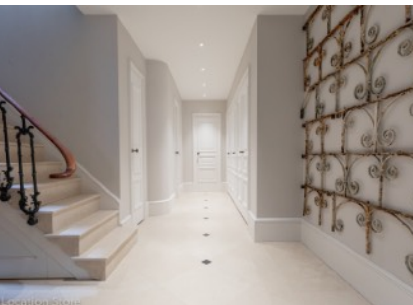

Skylark House (London SW18)

Ref: 027

T: 01273 831300 M: 07974 230595
E: info@thelocationstore.co.uk W: www.thelocationstore.co.uk