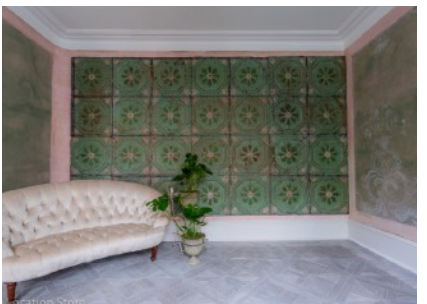

Skylark House (London SW18)

Ref: 027

T: 01273 831300 M: 07974 230595
E: info@thelocationstore.co.uk W: www.thelocationstore.co.uk