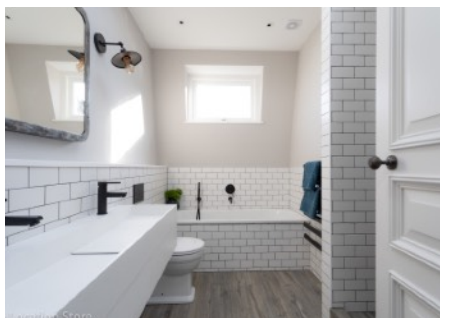

Skylark House (London SW18)

Ref: 027