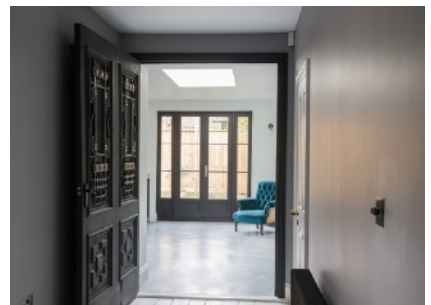

Vale House (London SW16)

Ref: 028

Fantastic London house offering so much shooting scope with numerous styles & features under one roof (London SW16)

- Double fronted house with wonderfully eclectic rooms
- High ceilings & wooden floors
- Pink painted Reception Room - 'The Manor Room'
- Rococo style black painted Living Room with beautiful fireplace