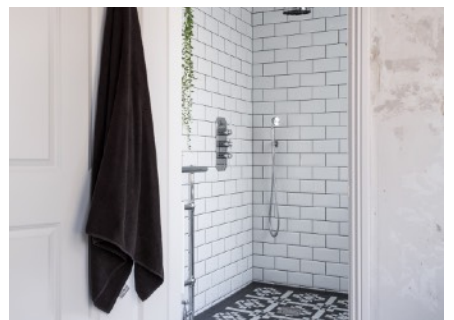

Vale House (London SW16)

Ref: 028