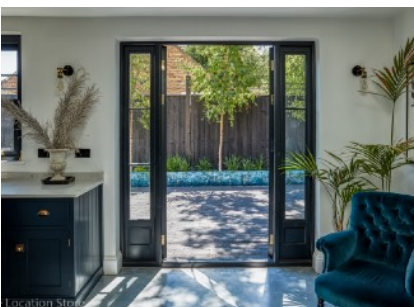

Vale House (London SW16)

Ref: 028

T: 01273 831300 M: 07974 230595
E: info@thelocationstore.co.uk W: www.thelocationstore.co.uk