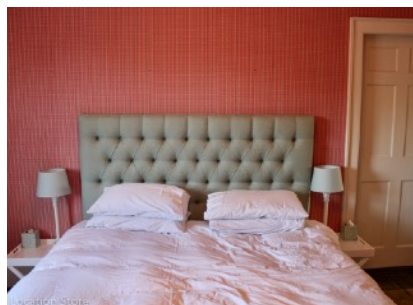

Merriment House (Kent TN18)

Ref: 037

T: 01273 831300 M: 07974 230595
E: info@thelocationstore.co.uk W: www.thelocationstore.co.uk