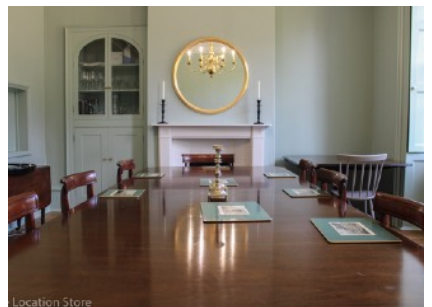

Merriment House (Kent TN18)

Ref: 037

Beautiful Georgian Manor House in 50 acres (Kent TN18)

- Elegant Georgian proportions
- High ceilings & original features
- Part Contemporary decor, faded elegance, 1960's bathrooms,
- 50 acres of gardens, parkland & woods
- Outdoor pool & tennis courts
- 30 mins from the M25 (Kent & Sussex border)