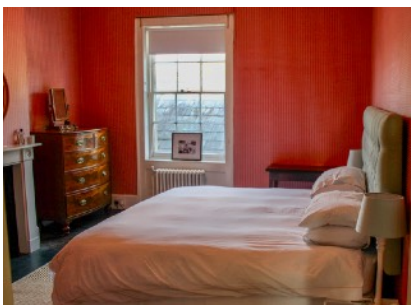

Merriment House (Kent TN18)

Ref: 037

T: 01273 831300 M: 07974 230595
E: info@thelocationstore.co.uk W: www.thelocationstore.co.uk