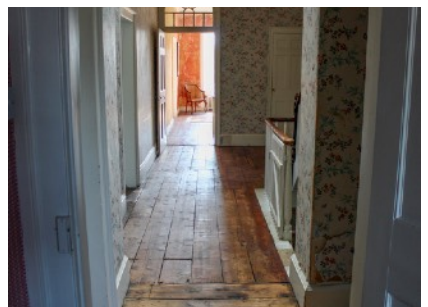

Merriment House (Kent TN18)

Ref: 037

T: 01273 831300 M: 07974 230595
E: info@thelocationstore.co.uk W: www.thelocationstore.co.uk