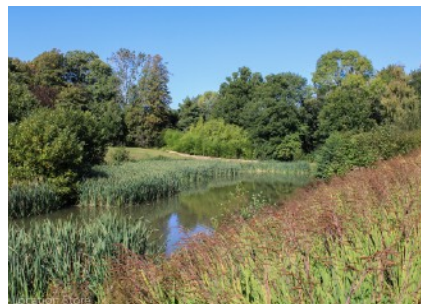

Merriment House (Kent TN18)

Ref: 037

T: 01273 831300 M: 07974 230595
E: info@thelocationstore.co.uk W: www.thelocationstore.co.uk