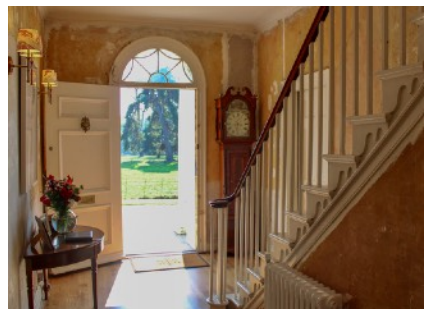

Merriment House (Kent TN18)

Ref: 037

Beautiful Georgian Manor House in 50 acres (Kent TN18)

- Elegant Georgian proportions
- High ceilings & original features
- Part Contemporary decor, faded elegance, 1960's bathrooms,
- 50 acres of gardens, parkland & woods
- Outdoor pool & tennis courts
- 30 mins from the M25 (Kent & Sussex border)