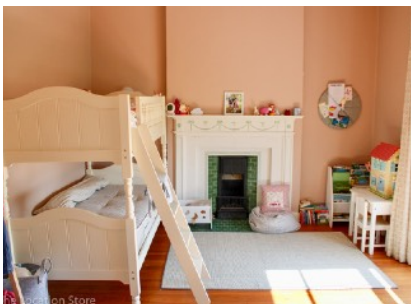

Merriment House (Kent TN18)

Ref: 037

T: 01273 831300 M: 07974 230595
E: info@thelocationstore.co.uk W: www.thelocationstore.co.uk