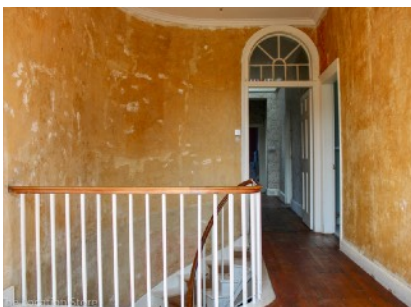

Merriment House (Kent TN18)

Ref: 037

T: 01273 831300 M: 07974 230595
E: info@thelocationstore.co.uk W: www.thelocationstore.co.uk