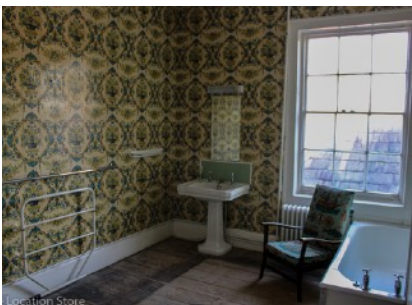

Merriment House (Kent TN18)

Ref: 037

T: 01273 831300 M: 07974 230595
E: info@thelocationstore.co.uk W: www.thelocationstore.co.uk